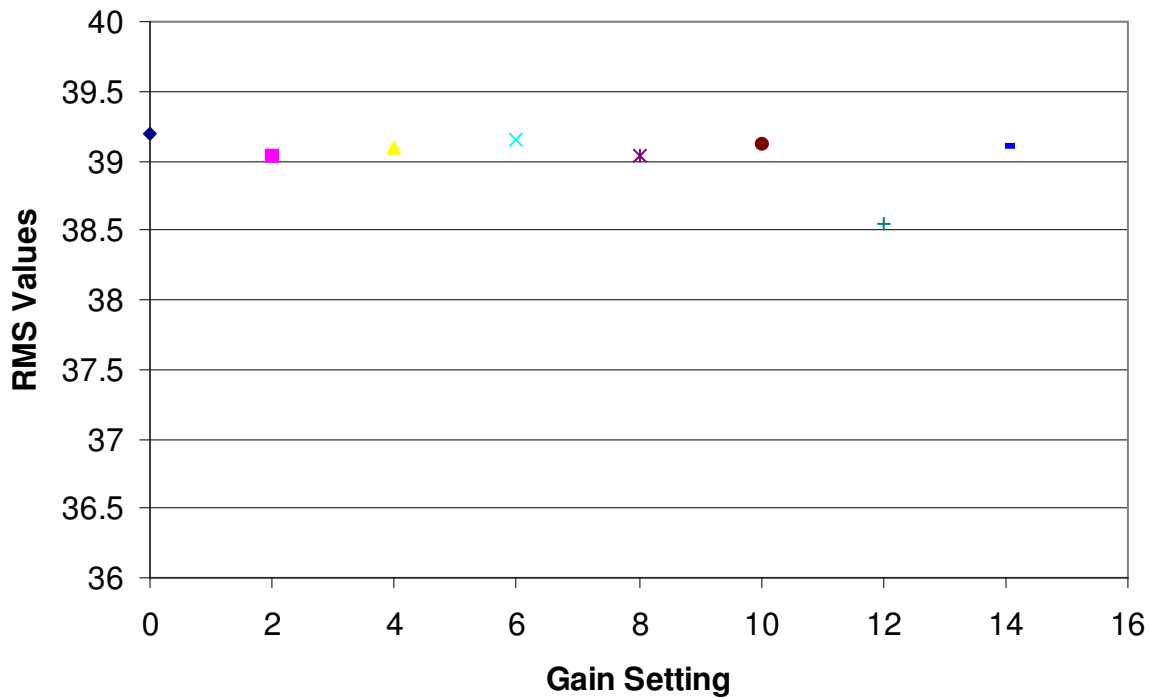

**Average RMS Values w/ 800/800 Timing (183 Bunches)**

**Average RMS Values w/ 800/800 Timing (5 Bunches)**

Note: 2<sup>nd</sup> Board not enabled, clock 79, 682 Timing Setting  
183 Bunches = 2.75k Turns; 5 Bunches = 65.5k Turns

Note: 2<sup>nd</sup> Board not enabled, clock 79, 682 Timing Setting  
 183 Bunches = 2.75k Turns; 5 Bunches = 65.5k Turns