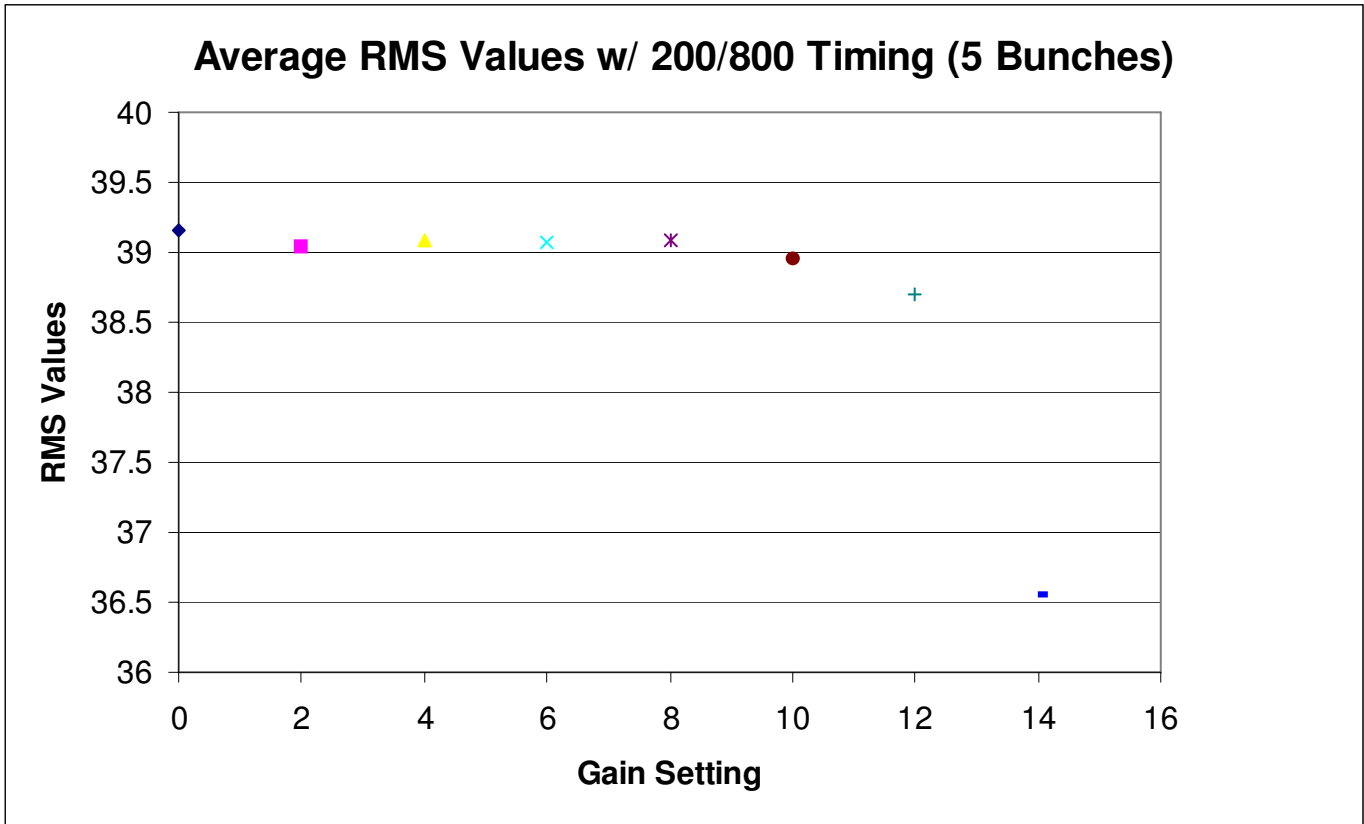

**Average RMS Values w/ 800/800 Timing (183 Bunches)**

**Average RMS Values w/ 800/800 Timing (5 Bunches)**

Note: 2<sup>nd</sup> Board not enabled, clock 79, 682 Timing Setting  
183 Bunches = 2.75k Turns; 5 Bunches = 65.5k Turns

Note: 2<sup>nd</sup> Board not enabled, clock 79, 682 Timing Setting  
 183 Bunches = 2.75k Turns; 5 Bunches = 65.5k Turns