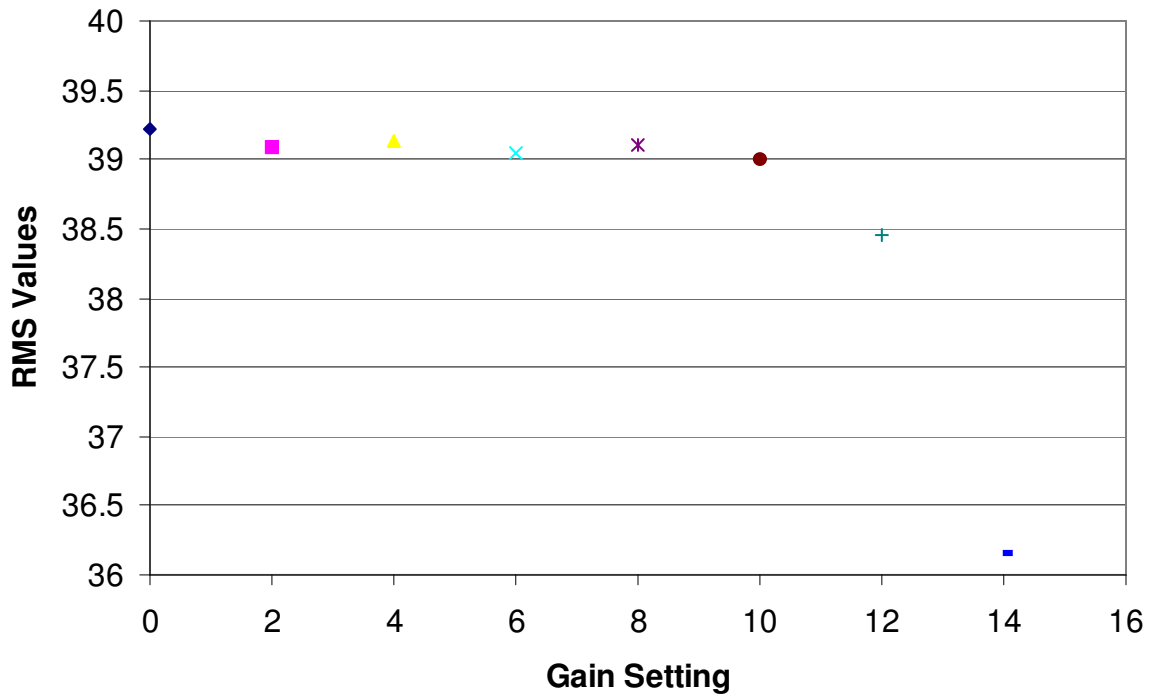

**Average RMS Values w/ 800/800 Timing (183 Bunches)**

**Average RMS Values w/ 800/800 Timing (5 Bunches)**

Note: 2<sup>nd</sup> Board not enabled, clock 79, 682 Timing Setting  
183 Bunches = 2.75k Turns; 5 Bunches = 65.5k Turns

Note: 2<sup>nd</sup> Board not enabled, clock 79, 682 Timing Setting  
 183 Bunches = 2.75k Turns; 5 Bunches = 65.5k Turns