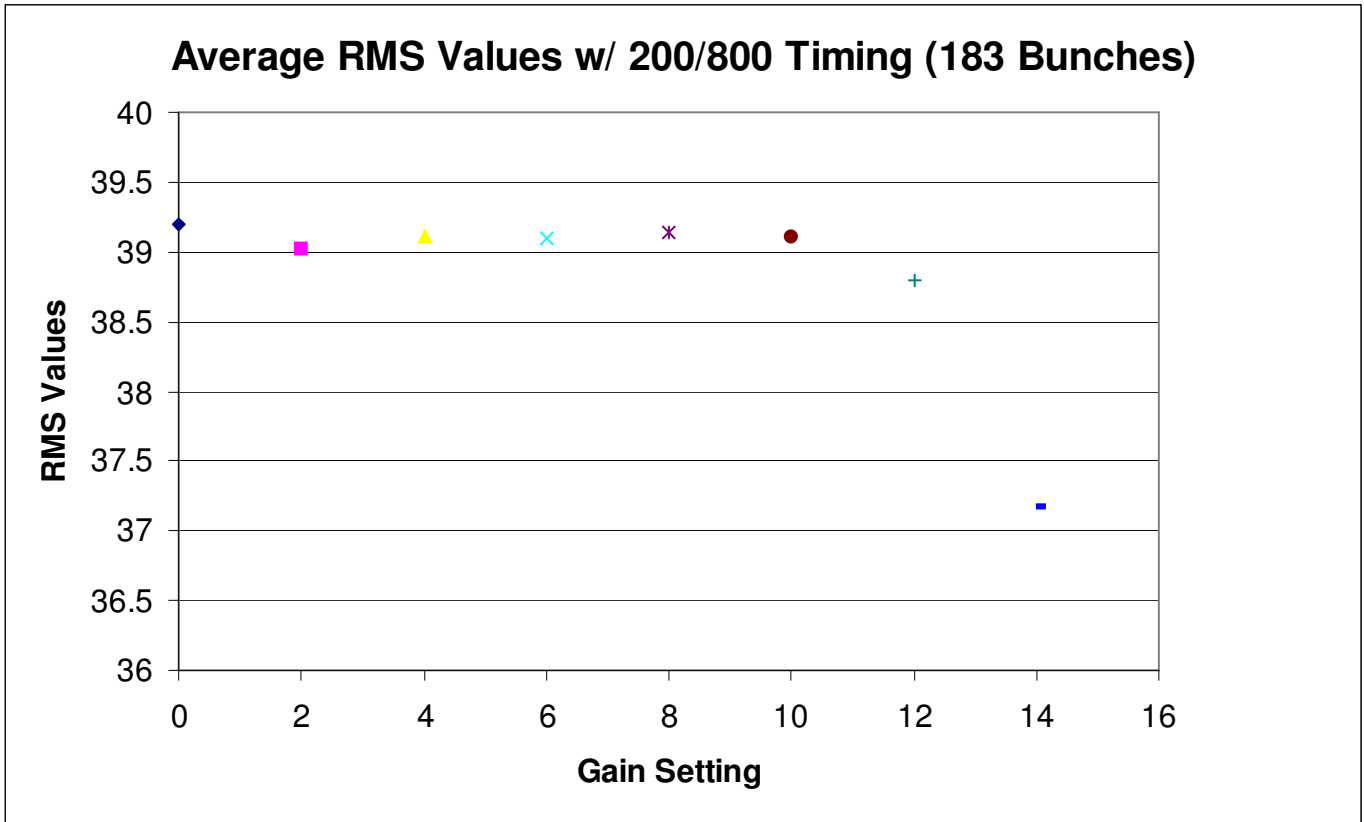

**Average RMS Values w/ 800/800 Timing (183 Bunches)**

**Average RMS Values w/ 800/800 Timing (5 Bunches)**

Note: 2<sup>nd</sup> Board not enabled, clock 79, 682 Timing Setting  
183 Bunches = 2.75k Turns; 5 Bunches = 65.5k Turns

Note: 2<sup>nd</sup> Board not enabled, clock 79, 682 Timing Setting  
 183 Bunches = 2.75k Turns; 5 Bunches = 65.5k Turns