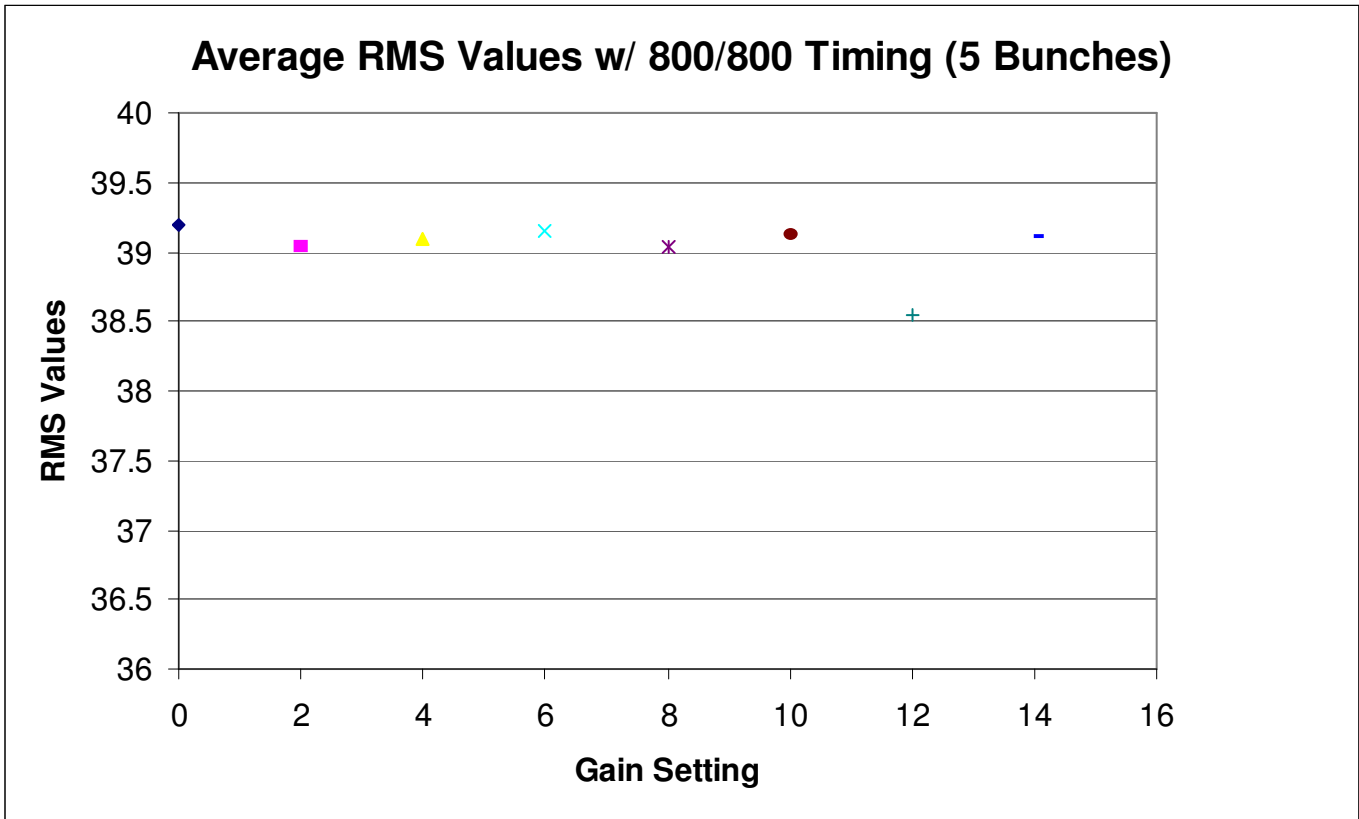

2.75k Turns, Clock 79, 682 Timing, 2<sup>nd</sup> Board Disabled

2.75k Turns, Clock 79, 682 Timing, 2<sup>nd</sup> Board Enabled

65.5k Turns, Clock 79, 682 Timing, 2<sup>nd</sup> Board Disabled

65.5k Turns, Clock 79, 682 Timing, 2<sup>nd</sup> Board Enabled