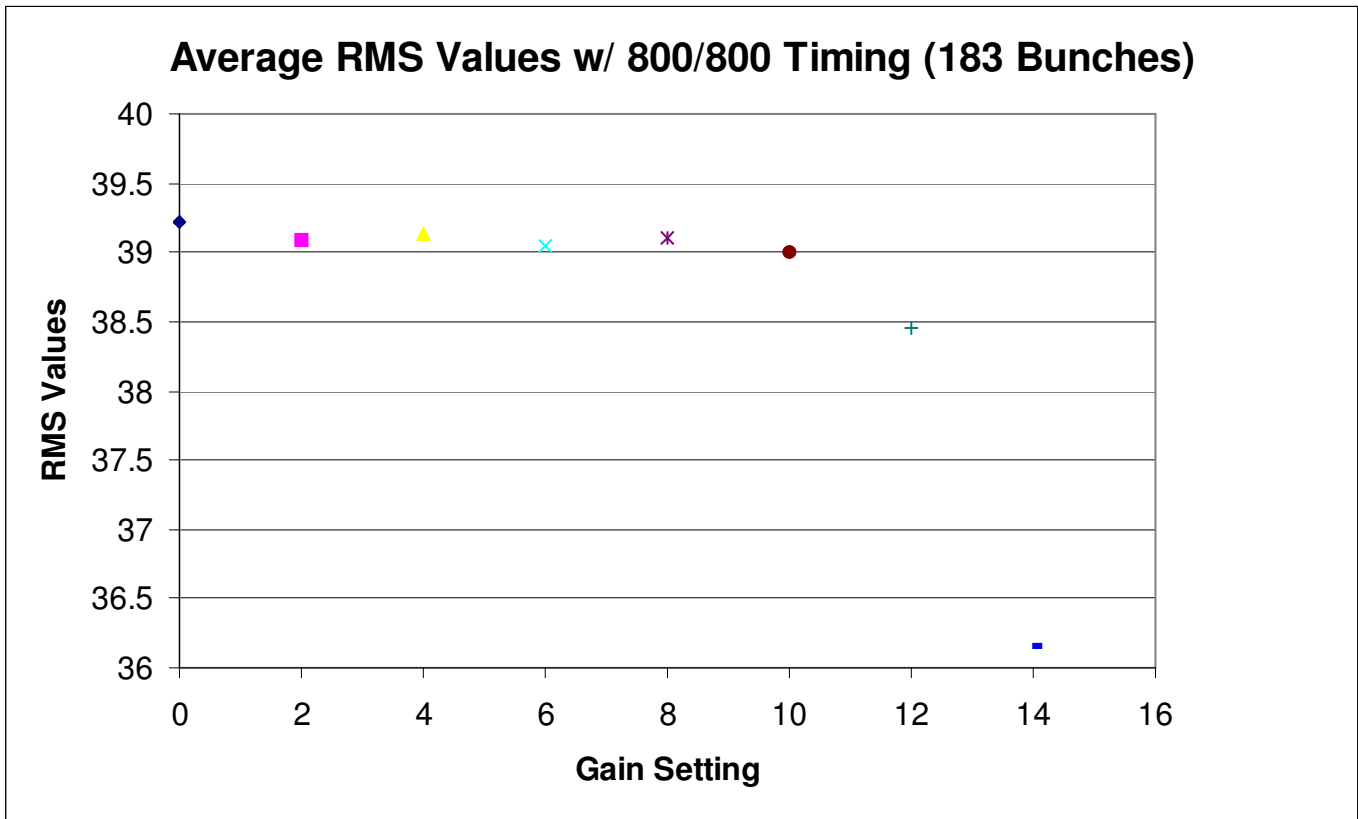

2.75k Turns, Clock 79, 682 Timing, 2<sup>nd</sup> Board Disabled

2.75k Turns, Clock 79, 682 Timing, 2<sup>nd</sup> Board Enabled

65.5k Turns, Clock 79, 682 Timing, 2<sup>nd</sup> Board Disabled

65.5k Turns, Clock 79, 682 Timing, 2<sup>nd</sup> Board Enabled