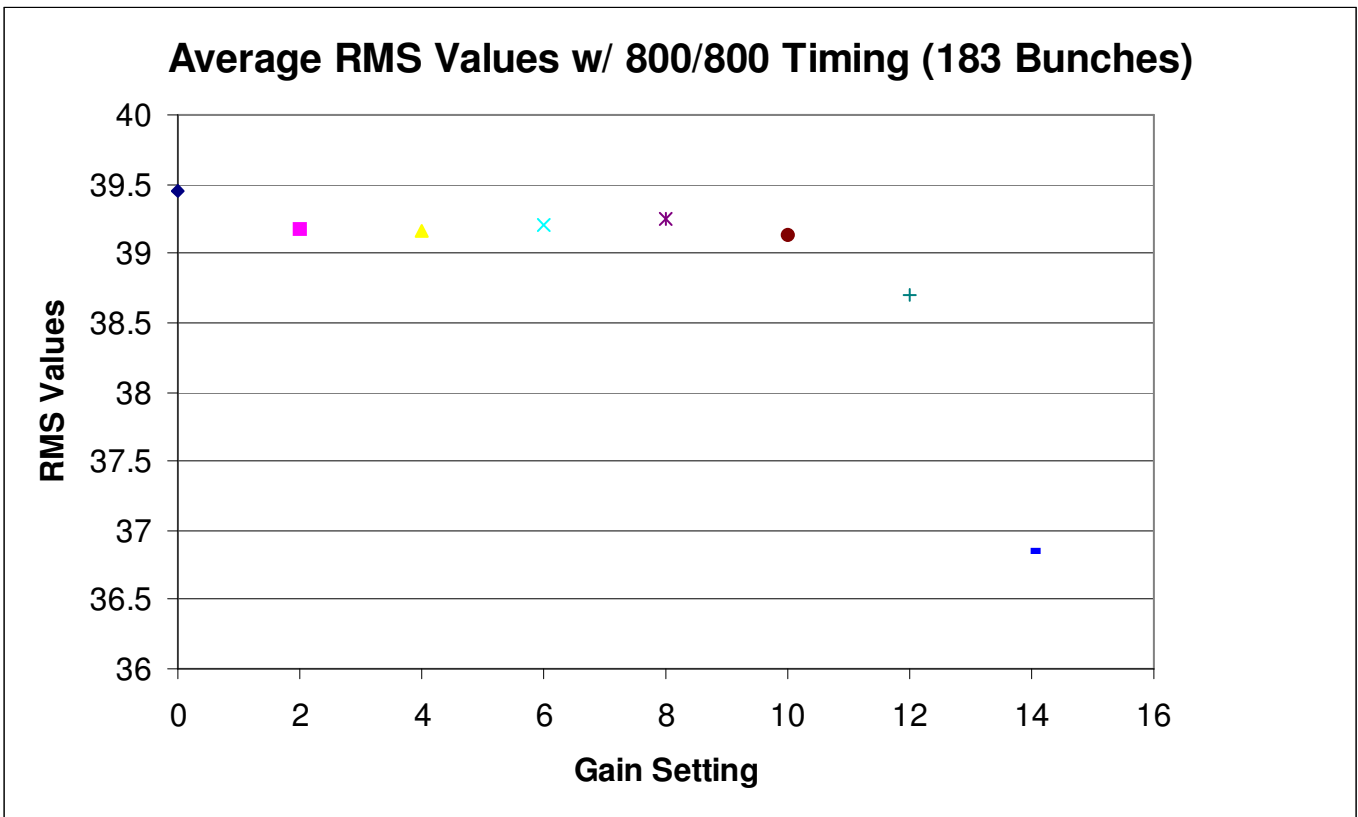

2.75k Turns, Clock 79, 682 Timing, 2<sup>nd</sup> Board Disabled

2.75k Turns, Clock 79, 682 Timing, 2<sup>nd</sup> Board Enabled

65.5k Turns, Clock 79, 682 Timing, 2<sup>nd</sup> Board Disabled

65.5k Turns, Clock 79, 682 Timing, 2<sup>nd</sup> Board Enabled