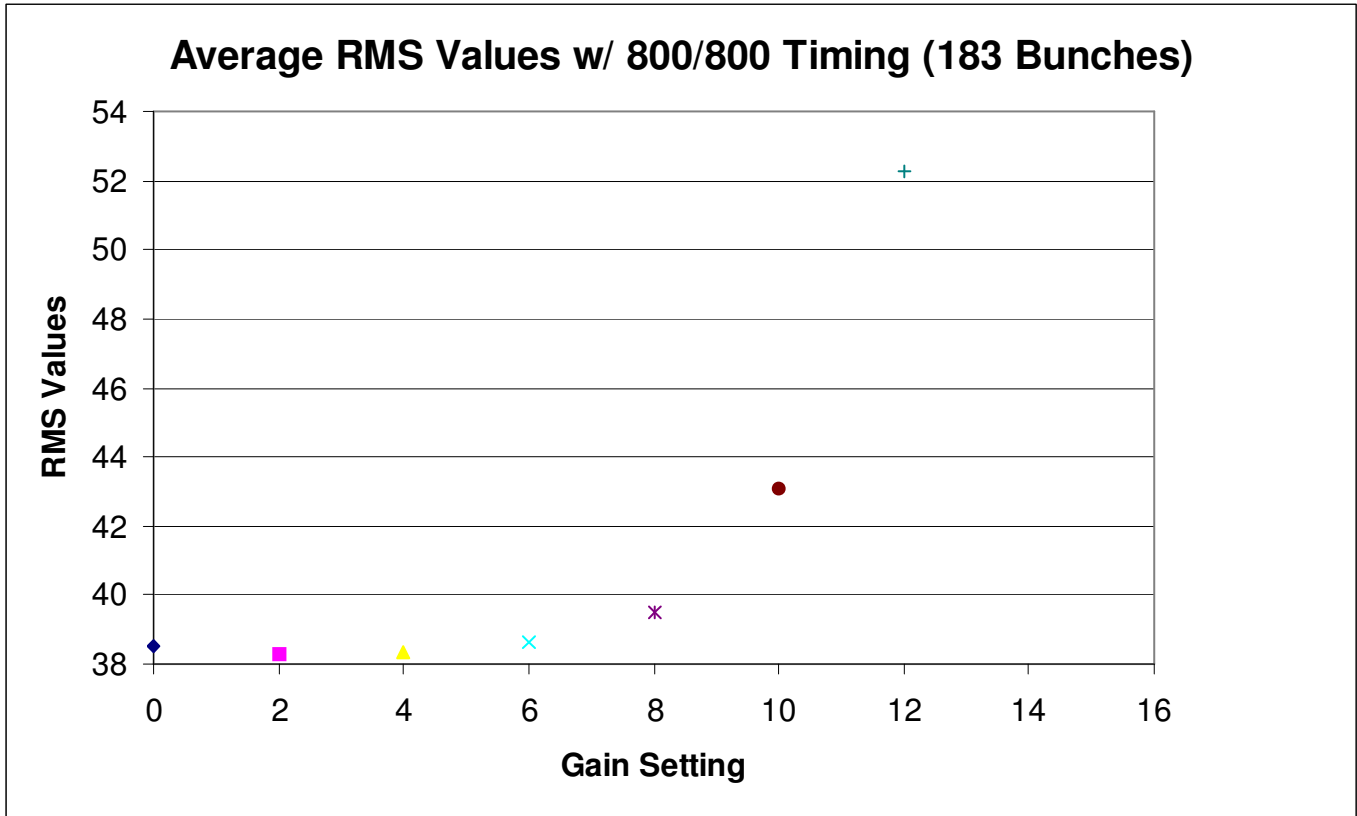

Channel 0, room 101, Average of RMS values of the bunches.

Note: Gain 14's Average RMS Value went to 72